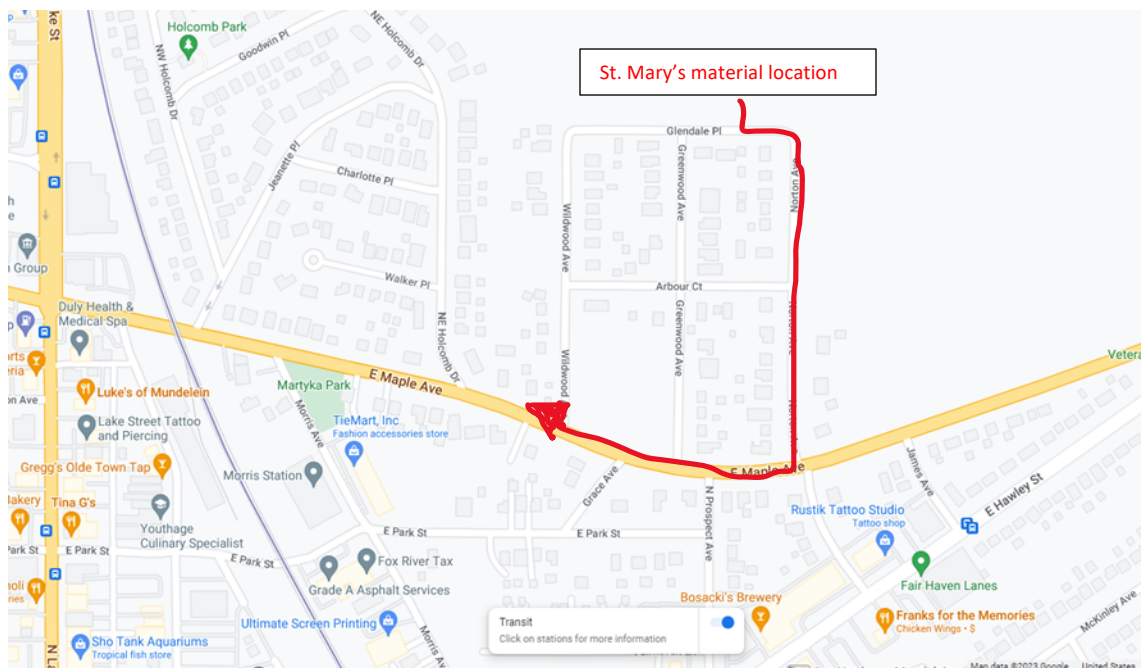

UPCOMING EVENT NOTIFICATION

Beginning on Monday morning, October 9th, Saint Mary of the Lake Seminary will have an excavating company removing materials from their property adjacent to Glendale Place. The excavator will have trucks entering and exiting the property to transfer the material to a processing facility. After loading materials, the vehicles will exit the St. Mary's property, travel east on Glendale Pl., south on Norton Ave., and west on IL RT. 176.

Residents should prepare to encounter a significant amount of truck traffic throughout daytime hours. The project is expected to be completed by the end of the day, Wednesday, October 11th.

Should you have additional questions or concerns, please contact the police department at 847-968-4600, or via email at mpd@mundelein.org.

Thank you for your understanding and patience.

Jason Seeley
Interim Chief of Police

Courage. Pride. Commitment.