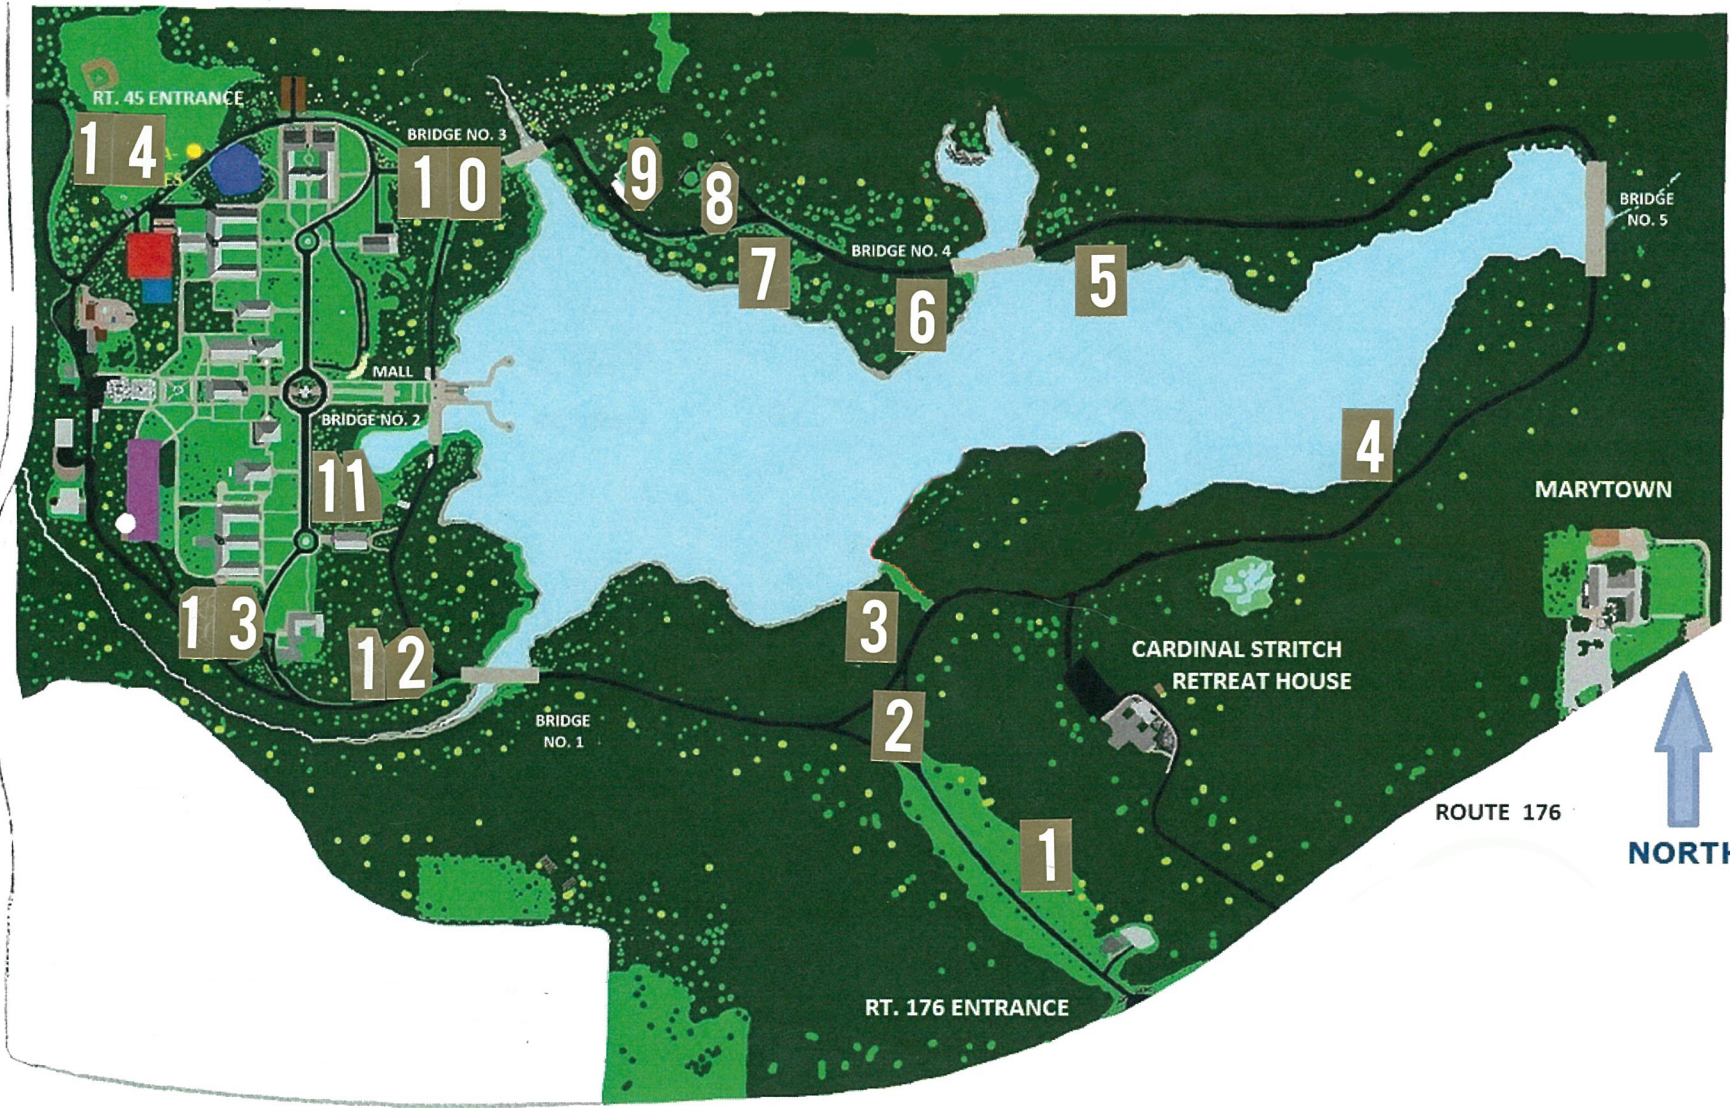

UNIVERSITY OF SAINT MARY OF THE LAKE / MUNDELEIN SEMINARY

R
O
U
T
E
4
5

R
O
U
T
E
4
5

ROUTE 176

ROUTE 176