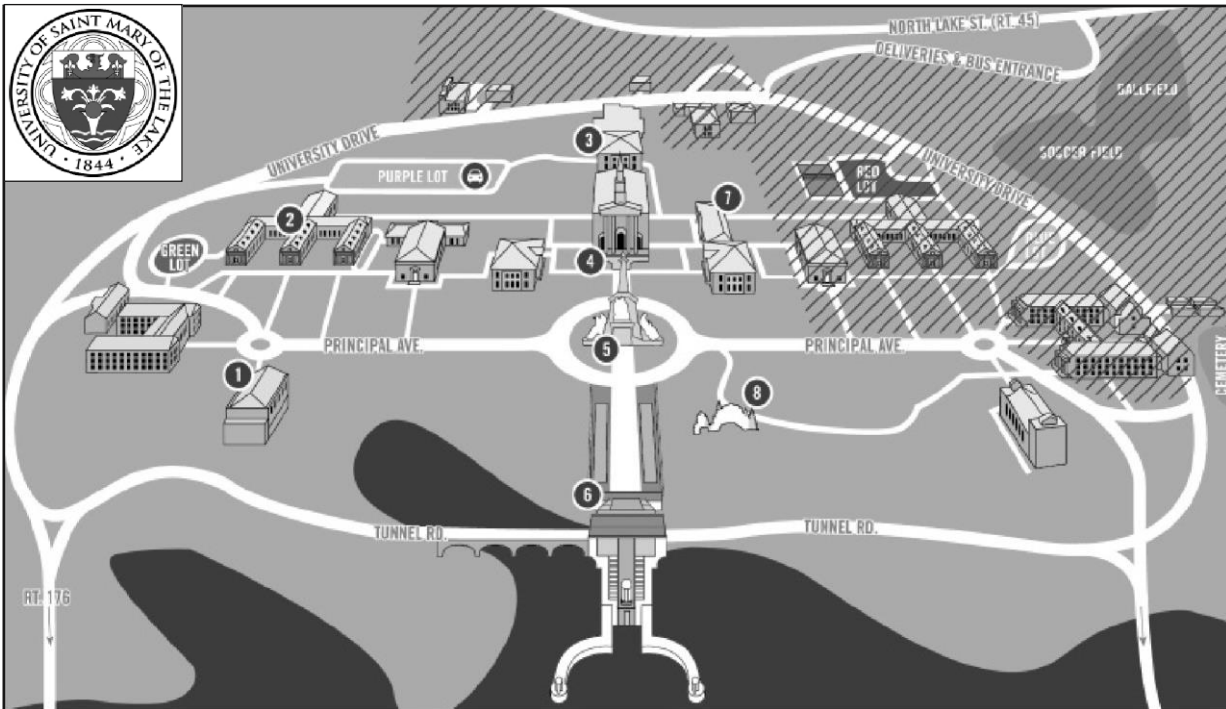

Legend:

- 1.....Gymnasium (301P)
- 2.....Conference Center Lodging & Registration (300P)
- 3.....Dining Hall/Refectory/Bookstore (601U)
- 4.....[Main] Chapel of the Immaculate Conception (600P)
- 5.....Column of the Immaculate Conception/DIME Statue
- 6.....Belvedere/Mall/Pier
- 7.....Feehan Memorial Library/ McEssy
  Theological Resource Center (700P)
- 8.....Our Lady of Lourdes Grotto/Stations of the Cross

Our Friday and Saturday night socials for registered tournament guests will be at the Theology Recreation Hall, which is located across campus in Building 900P (next to the Red Lot).